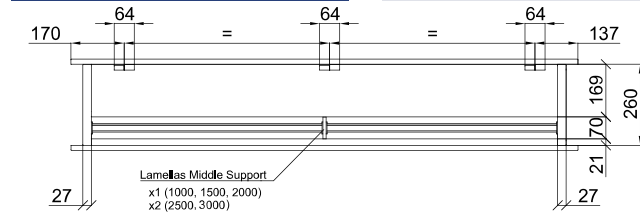

60Hz

Lämpöpumppu - DX 1:1

Malli	(m³/h)	(m)
ZEN ECG 1000 DX10-DA	5/8" - 3/8"	
ZEN ECG 1500 DX13-DA	5/8" - 3/8"	
ZEN ECG 1500 DX15-DA	5/8" - 3/8"	
ZEN ECG 2000 DX22-DA	3/4" - 3/8"	
ZEN ECG 2500 DX25-DA	3/4" - 3/8"	
ZEN ECG 2500 DX29-DA	7/8" - 1/2"	

Lämpöpumppu - VRV

Malli	(m³/h)	(m)
ZEN ECG 1000 VRV10-DA	5/8" - 3/8"	
ZEN ECG 1500 VRV13-DA	5/8" - 3/8"	
ZEN ECG 1500 VRV15-DA	5/8" - 3/8"	
ZEN ECG 2000 VRV20-DA	3/4" - 3/8"	
ZEN ECG 2000 VRV24-DA	3/4" - 3/8"	
ZEN ECG 2500 VRV25-DA	3/4" - 3/8"	
ZEN ECG 2500 VRV29-DA	7/8" - 3/8"	

Mitat

	E	I	A	B
Zen 1000	1220	1140	1115	-
Zen 1500	1620	1544	1515	-
Zen 2000	2120	2044	2015	-
Zen 2500	2620	2544	2515	-
Zen 3000	2960	2884	2855	1427,5