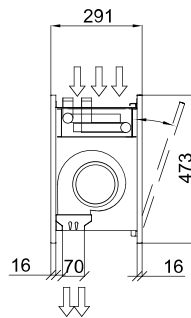

60Hz

Lämpöpumppu - DX 1:1

Malli	(m³/h)	(m)
ZEN ECG 1000 DX10-DA	5/8" - 3/8"	
ZEN ECG 1500 DX13-DA	5/8" - 3/8"	
ZEN ECG 1500 DX15-DA	5/8" - 3/8"	
ZEN ECG 2000 DX22-DA	3/4" - 3/8"	
ZEN ECG 2500 DX25-DA	3/4" - 3/8"	
ZEN ECG 2500 DX29-DA	7/8" - 1/2"	

Lämpöpumppu - VRV

Malli	(m³/h)	(m)
ZEN ECG 1000 VRV10-DA	5/8" - 3/8"	
ZEN ECG 1500 VRV13-DA	5/8" - 3/8"	
ZEN ECG 1500 VRV15-DA	5/8" - 3/8"	
ZEN ECG 2000 VRV20-DA	3/4" - 3/8"	
ZEN ECG 2000 VRV24-DA	3/4" - 3/8"	
ZEN ECG 2500 VRV25-DA	3/4" - 3/8"	
ZEN ECG 2500 VRV29-DA	7/8" - 3/8"	

Mitat

	E	I	A	B
Zen 1000	1220	1140	1115	-
Zen 1500	1620	1544	1515	-
Zen 2000	2120	2044	2015	-
Zen 2500	2620	2544	2515	-
Zen 3000	2960	2884	2855	1427,5