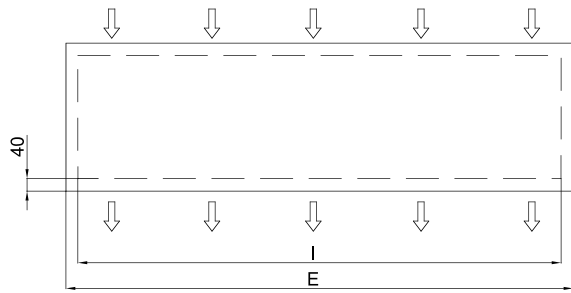

60Hz

Lämpöpumppu - DX 1:1

Malli	(m³/h)	(m)
ZEN ECG 1000 DX10-DA	5/8" - 3/8"	
ZEN ECG 1500 DX13-DA	5/8" - 3/8"	
ZEN ECG 1500 DX15-DA	5/8" - 3/8"	
ZEN ECG 2000 DX22-DA	3/4" - 3/8"	
ZEN ECG 2500 DX25-DA	3/4" - 3/8"	
ZEN ECG 2500 DX29-DA	7/8" - 1/2"	

Lämpöpumppu - VRV

Malli	(m³/h)	(m)
ZEN ECG 1000 VRV10-DA	5/8" - 3/8"	
ZEN ECG 1500 VRV13-DA	5/8" - 3/8"	
ZEN ECG 1500 VRV15-DA	5/8" - 3/8"	
ZEN ECG 2000 VRV20-DA	3/4" - 3/8"	
ZEN ECG 2000 VRV24-DA	3/4" - 3/8"	
ZEN ECG 2500 VRV25-DA	3/4" - 3/8"	
ZEN ECG 2500 VRV29-DA	7/8" - 3/8"	

Mitat

	E	I	A	B
Zen 1000	1220	1140	1115	-
Zen 1500	1620	1544	1515	-
Zen 2000	2120	2044	2015	-
Zen 2500	2620	2544	2515	-
Zen 3000	2960	2884	2855	1427,5