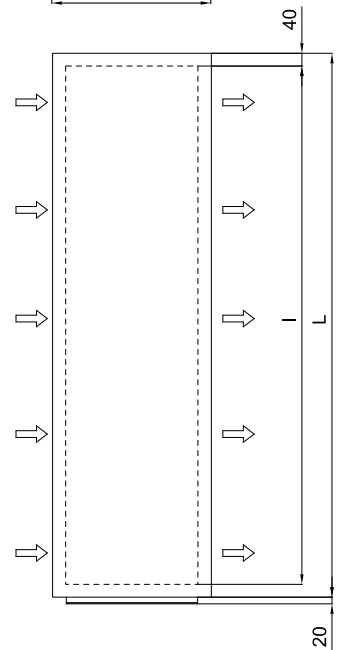

60Hz

Lämpöpumppu - DX 1:1

Malli	(m³/h)	(m)
ZEN ECG 1000 DX10-DA	5/8" - 3/8"	
ZEN ECG 1500 DX13-DA	5/8" - 3/8"	
ZEN ECG 1500 DX15-DA	5/8" - 3/8"	
ZEN ECG 2000 DX22-DA	3/4" - 3/8"	
ZEN ECG 2500 DX25-DA	3/4" - 3/8"	
ZEN ECG 2500 DX29-DA	7/8" - 1/2"	

Lämpöpumppu - VRV

Malli	(m³/h)	(m)
ZEN ECG 1000 VRV10-DA	5/8" - 3/8"	
ZEN ECG 1500 VRV13-DA	5/8" - 3/8"	
ZEN ECG 1500 VRV15-DA	5/8" - 3/8"	
ZEN ECG 2000 VRV20-DA	3/4" - 3/8"	
ZEN ECG 2000 VRV24-DA	3/4" - 3/8"	
ZEN ECG 2500 VRV25-DA	3/4" - 3/8"	
ZEN ECG 2500 VRV29-DA	7/8" - 3/8"	

Mitat

	E	I	A	B
Zen 1000	1220	1140	1115	-
Zen 1500	1620	1544	1515	-
Zen 2000	2120	2044	2015	-
Zen 2500	2620	2544	2515	-
Zen 3000	2960	2884	2855	1427,5