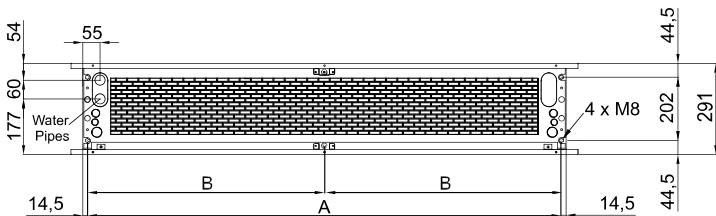

60Hz

Lämpöpumppu - DX 1:1

Malli	(m³/h)	(m)
ZEN ECG 1000 DX10-DA	5/8" - 3/8"	
ZEN ECG 1500 DX13-DA	5/8" - 3/8"	
ZEN ECG 1500 DX15-DA	5/8" - 3/8"	
ZEN ECG 2000 DX22-DA	3/4" - 3/8"	
ZEN ECG 2500 DX25-DA	3/4" - 3/8"	
ZEN ECG 2500 DX29-DA	7/8" - 1/2"	

Lämpöpumppu - VRV

Malli	(m³/h)	(m)
ZEN ECG 1000 VRV10-DA	5/8" - 3/8"	
ZEN ECG 1500 VRV13-DA	5/8" - 3/8"	
ZEN ECG 1500 VRV15-DA	5/8" - 3/8"	
ZEN ECG 2000 VRV20-DA	3/4" - 3/8"	
ZEN ECG 2000 VRV24-DA	3/4" - 3/8"	
ZEN ECG 2500 VRV25-DA	3/4" - 3/8"	
ZEN ECG 2500 VRV29-DA	7/8" - 3/8"	

Mitat

	E	I	A	B
Zen 1000	1220	1140	1115	-
Zen 1500	1620	1544	1515	-
Zen 2000	2120	2044	2015	-
Zen 2500	2620	2544	2515	-
Zen 3000	2960	2884	2855	1427,5