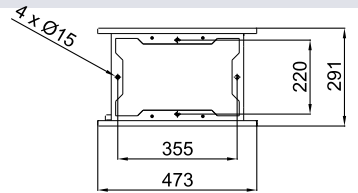

60Hz

Lämpöpumppu - DX 1:1

Malli	(m³/h)	(m)
ZEN ECG 1000 DX10-DA	5/8" - 3/8"	
ZEN ECG 1500 DX13-DA	5/8" - 3/8"	
ZEN ECG 1500 DX15-DA	5/8" - 3/8"	
ZEN ECG 2000 DX22-DA	3/4" - 3/8"	
ZEN ECG 2500 DX25-DA	3/4" - 3/8"	
ZEN ECG 2500 DX29-DA	7/8" - 1/2"	

Lämpöpumppu - VRV

Malli	(m³/h)	(m)
ZEN ECG 1000 VRV10-DA	5/8" - 3/8"	
ZEN ECG 1500 VRV13-DA	5/8" - 3/8"	
ZEN ECG 1500 VRV15-DA	5/8" - 3/8"	
ZEN ECG 2000 VRV20-DA	3/4" - 3/8"	
ZEN ECG 2000 VRV24-DA	3/4" - 3/8"	
ZEN ECG 2500 VRV25-DA	3/4" - 3/8"	
ZEN ECG 2500 VRV29-DA	7/8" - 3/8"	

Mitat

	E	I	A	B
Zen 1000	1220	1140	1115	-
Zen 1500	1620	1544	1515	-
Zen 2000	2120	2044	2015	-
Zen 2500	2620	2544	2515	-
Zen 3000	2960	2884	2855	1427,5