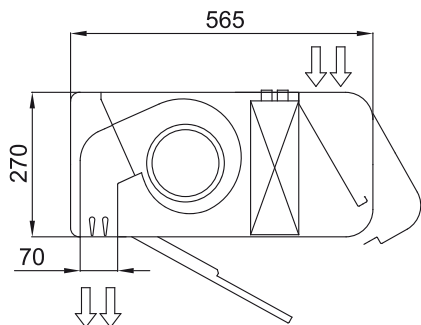

SMART ECM 1000 VRF8-LG	5/8" - 3/8"
SMART ECM 1500 VRF12-LG	5/8" - 3/8"
SMART ECM 2000 VRF16-LG	5/8" - 3/8"
SMART ECM 2000 VRF19-LG	1" - 3/8"
SMART ECM 2500 VRF24-LG	1" - 3/8"
SMART ECM 2500 VRF21-LG	1" - 3/8"
SMART ECM 3000 VRF26-LG	7/8" - 1/2"
SMART ECG 1000 VRF10-LG	5/8" - 3/8"
SMART ECG 1500 VRF15-LG	5/8" - 3/8"
SMART ECG 2000 VRF24-LG	1" - 3/8"
SMART ECG 2000 VRF20-LG	1
SMART ECG 2500 VRF25-LG	7/8" - 1/2"
SMART ECG 2500 VRF29-LG	7/8" - 1/2"
SMART ECG 3000 VRF29-LG	7/8" - 1/2"
SMART ECG 3000 VRF34-LG	7/8" - 1/2"

Mitat

	L	A	B
Smart 1000	1034	920	-
Smart 1500	1534	1420	710
Smart 2000	2034	1920	960
Smart 2500	2534	2420	1210
Smart 3000	3034	2920	1460