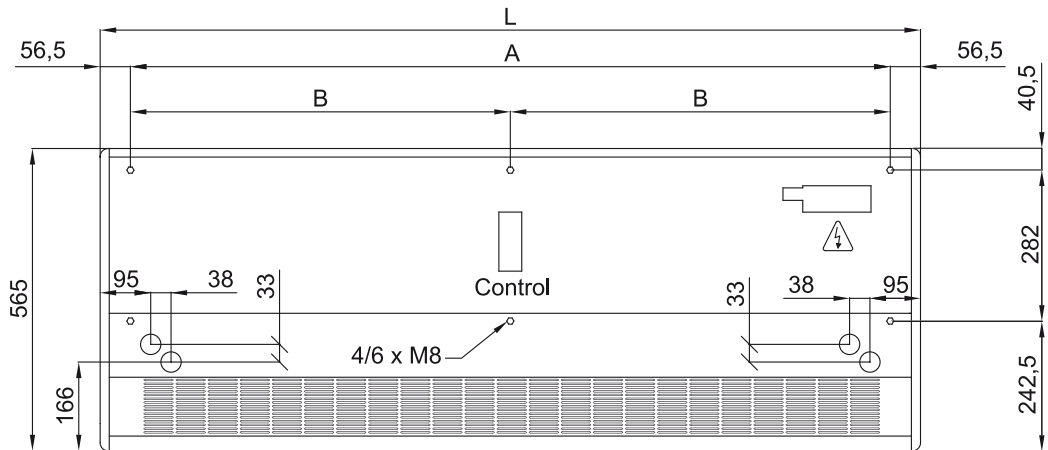

SMART ECM 1000 VRF8-LG	5/8" - 3/8"
SMART ECM 1500 VRF12-LG	5/8" - 3/8"
SMART ECM 2000 VRF16-LG	5/8" - 3/8"
SMART ECM 2000 VRF19-LG	1" - 3/8"
SMART ECM 2500 VRF24-LG	1" - 3/8"
SMART ECM 2500 VRF21-LG	1" - 3/8"
SMART ECM 3000 VRF26-LG	7/8" - 1/2"
SMART ECG 1000 VRF10-LG	5/8" - 3/8"
SMART ECG 1500 VRF15-LG	5/8" - 3/8"
SMART ECG 2000 VRF24-LG	1" - 3/8"
SMART ECG 2000 VRF20-LG	1
SMART ECG 2500 VRF25-LG	7/8" - 1/2"
SMART ECG 2500 VRF29-LG	7/8" - 1/2"
SMART ECG 3000 VRF29-LG	7/8" - 1/2"
SMART ECG 3000 VRF34-LG	7/8" - 1/2"

Mitat

	L	A	B
Smart 1000	1034	920	-
Smart 1500	1534	1420	710
Smart 2000	2034	1920	960
Smart 2500	2534	2420	1210
Smart 3000	3034	2920	1460